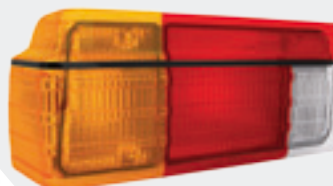

3304.4
3305.4

Voyage 84 >
Lanterna Traseira / Tail Lamp / Faro Trasero